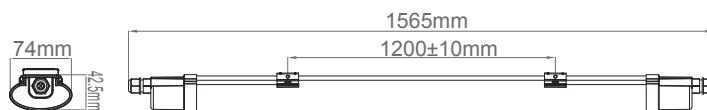

## Reeve Connect 5ft

### FEATURES

- 5 years (2 years + 3 years) extended warranty
- Constructed from polycarbonate
- Opal & gloss white pc finish
- Complete with LED driver
- IP65
- IK08
- Quick fix connector on both ends
- Max. connect quantity 12 fittings
- Flicker free

### SPEC DATA

Product Wattage:	45W
Product Lumen:	4000
Lumen/W:	89
Kelvin:	6500K
Energy Rating:	A+
Dimmable:	No
Beam Angle:	120°
Power Factor:	>0.9
CRI:	80
Lifetime (Hours):	30000
SDCM:	6
Driver Type:	Constant Curren 106mA
Product Voltage:	220-240V
Hertz:	50/60
Surge Protection (KV):	1
Operating Temp.:	-20 to 40 Degree
Diffuser Material:	PC
Product Weight (KG):	0.65
Terminal Block:	2 way quick fit
Class:	2